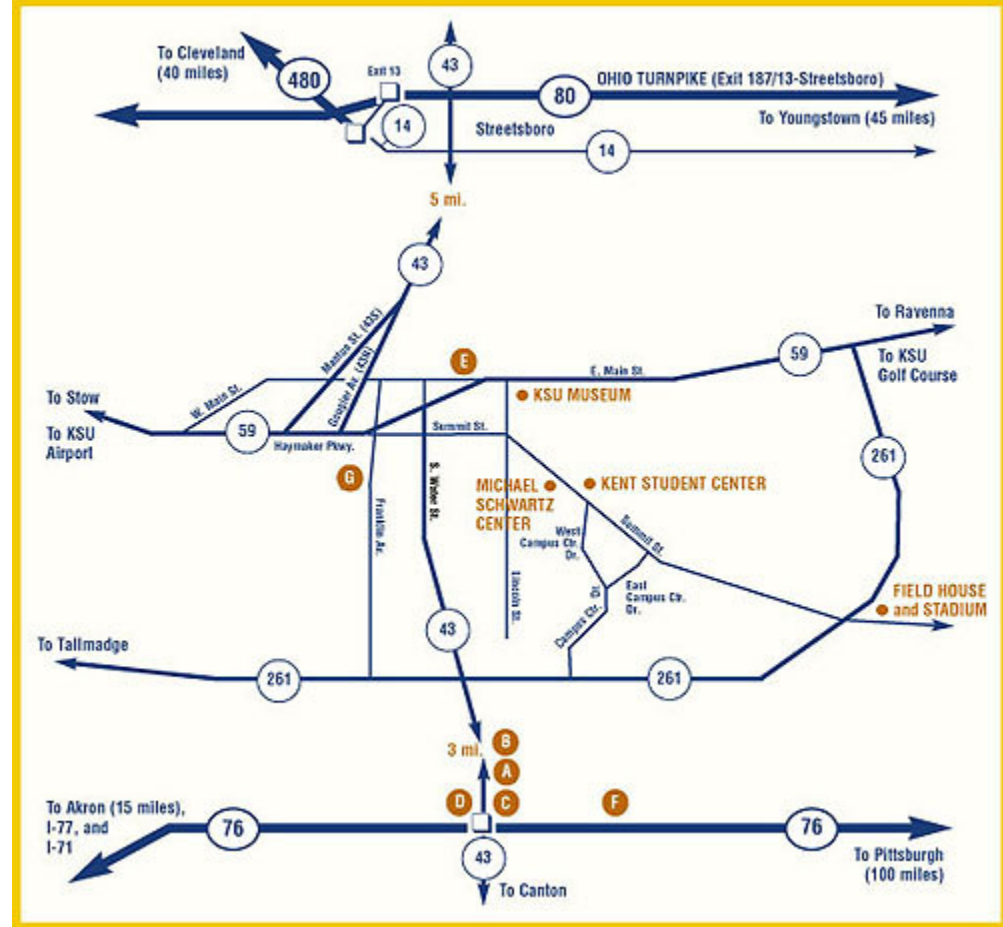

Kent State University Map and Hotel / Motel Locator

Hotels / Motels			
A	ALDEN INN 4386 State Route 43 at I-76 Kent, Ohio 44240 (330) 678-9927	D	QUALITY INN I-76 and State Route 43 Kent, Ohio 44240 (330) 678-0101
B	DAYS INN 4422 Edson Road Kent, Ohio 44240 (330) 677-9400	E	THE INN OF KENT 303 East Main St. Kent, Ohio 44240 (330) 673-3411
C	HAMPTON INN 4406 State Route 43 Kent, Ohio 44240 (330) 673-8555	F	SUPER 8 MOTEL 4380 Edson Road Kent, Ohio 44240 (330) 678-8817
		New (Not Shown)	Holiday Inn Express 1215 SANCTUARY VIEW DRIVE KENT, OH, 44240 (330) 673-9200 Exit I-76, travel North 1/4 mile, turn Right onto Sanctuary Drive